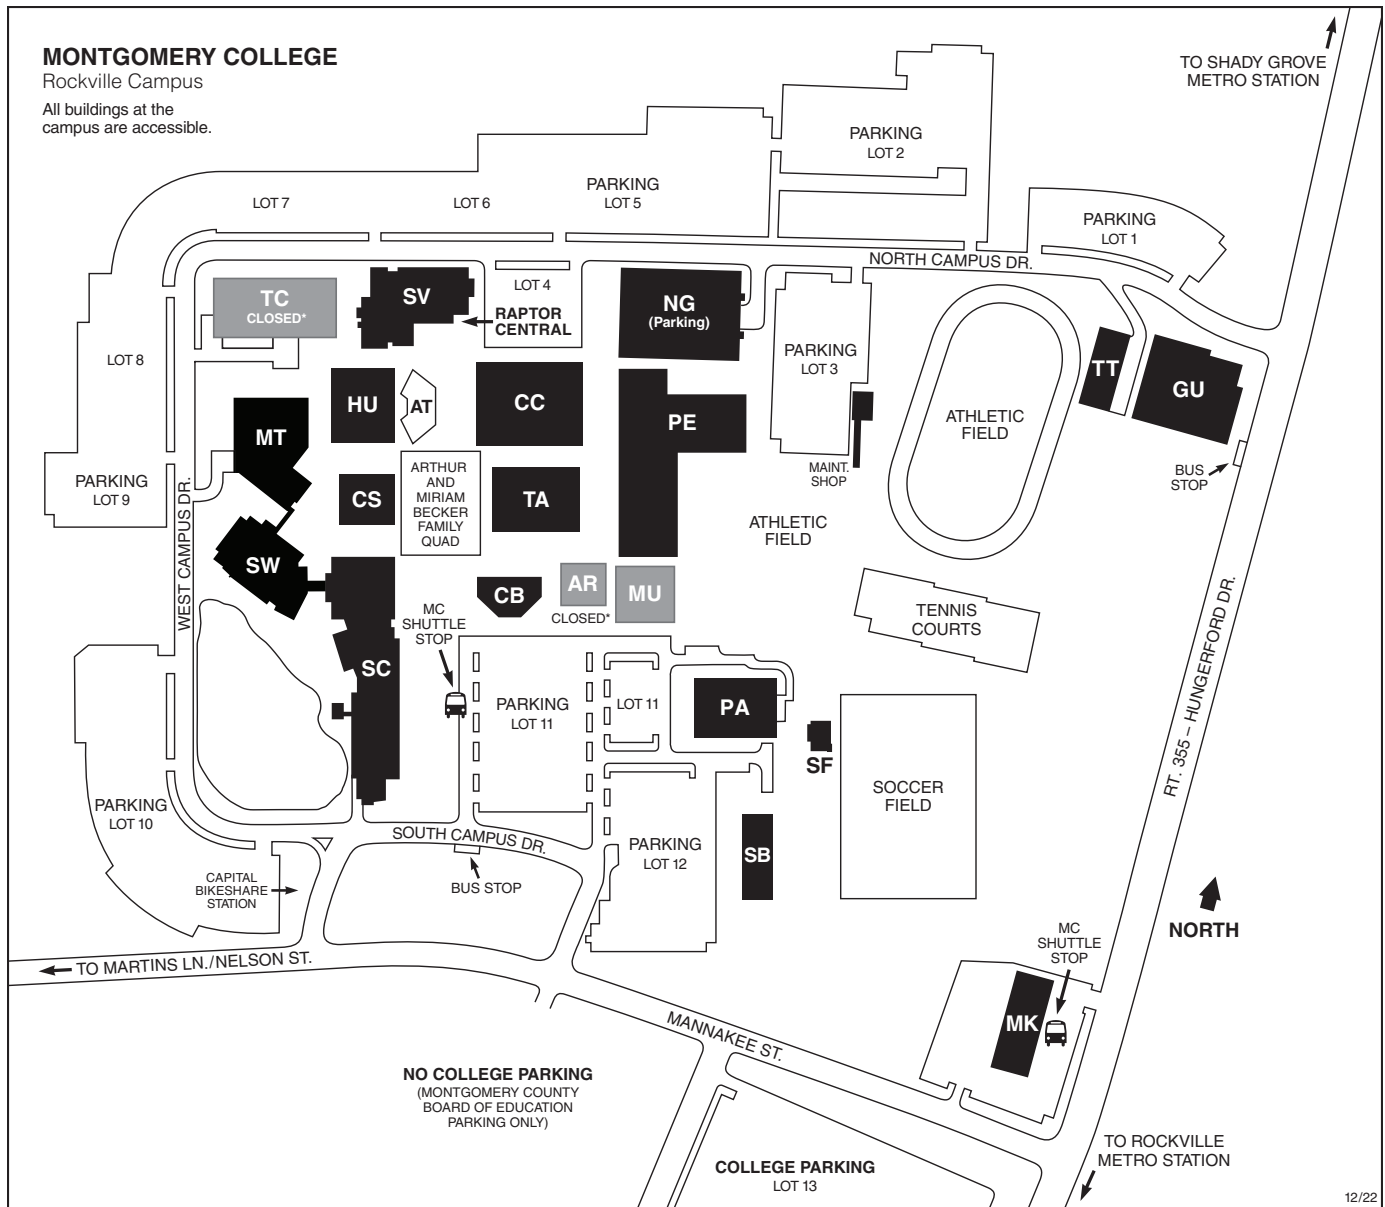

# MONTGOMERY COLLEGE

## Rockville Campus

**Rockville Campus**  
51 Mannakee Street  
Rockville, MD 20850  
240-567-5000; TTY 301-294-9672  
Public Safety: 240-567-3333 (24/7)  
montgomerycollege.edu/safety  
montgomerycollege.edu/maps

### Legend of Campus Buildings

(as of December 2022)

- AR Paul Peck Art Building\*
- AT Amphitheatre
- CB Counseling and Advising Building
- CC Campus Center
  - Bookstore
  - Cafeteria
  - Workforce Development and Continuing Education (WDCE)
- CS Computer Science Building
- GU Homer S. Gudelsky Institute for Technical Education
- HU Humanities Building

- SV Long Nguyen and Kimmy Duong Student Services Center
  - Counseling and Advising
  - Disability Support Services
  - Financial Aid Office
  - Public Safety Office
  - Raptor Central (Admissions, Enrollment, Visitor Services)
  - Records and Registration Office
  - Student Life Office
- SW Science Center West
- TA Theatre Arts Building
- TC Technical Center\*
- TT Interim Technical Training Center